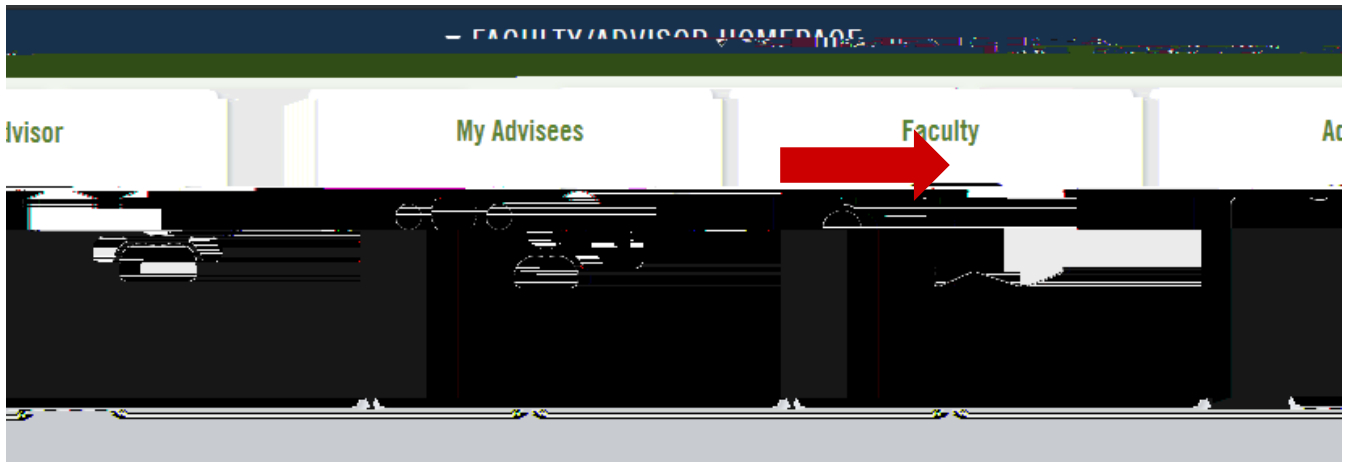

How to View Advises Shopping Cart in MyGeorgeFox

1. Log into MyGeorgeFox (my.georgefox.edu) using your GFU username and password.
2. Change top dropdown menu to FACULTY/ADVISOR HOMEPAGE

3. Select the ADVISOR role.