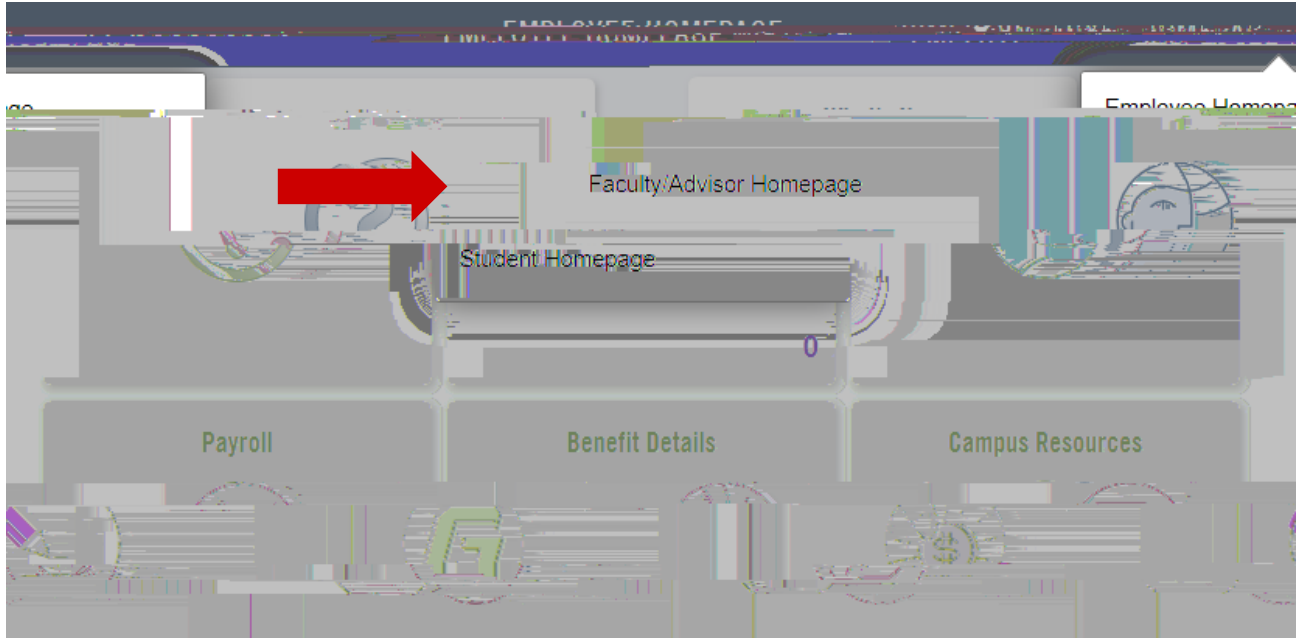

How to View Advises Shopping Cart in MyGeorgeFox

1. Log into MyGeorgeFox (my.georgefox.edu) using your GFU username and password.
2. Change top dropdown menu to FACULTY/ADVISOR HOMEPAGE

3. Select the ADVISOR role.

1. Click MY ADVISEES