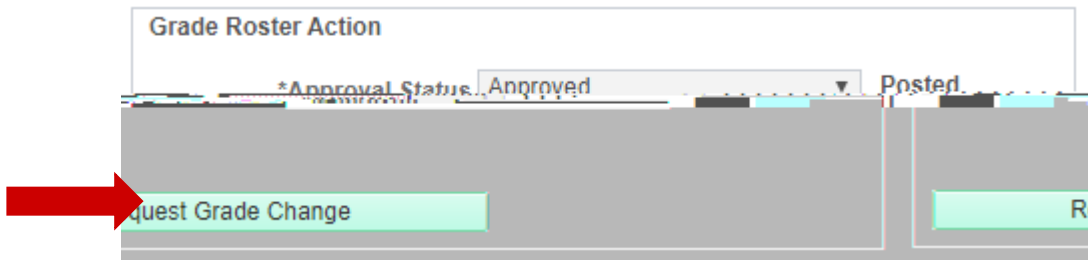

To Submit a Grade Change:

During the Grading Window